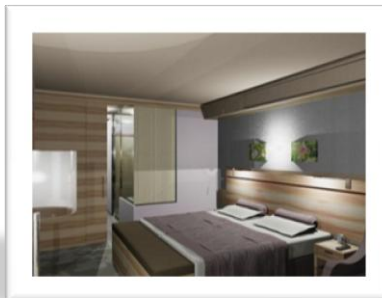

Location: Zreče, Slovenia

No.: 37 rooms; 8 suits (110 STBjev skupaj z Dobravo 2000)

Year of implementation: 2011

<http://www.term-zrece.eu/en/winter/accommodation/hotel-atrij-superior/>

**Hotel Mitra Ptuj\*\*\*\***