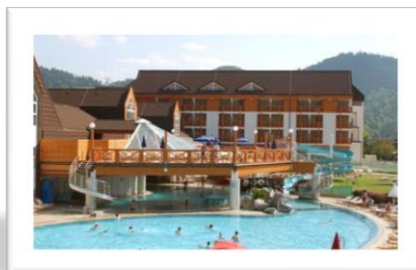

Dobrava 2000 ali Hotel Vital****

Location: Zreče, Slovenia

No.: 51 rooms; 7 apartments (110 STBjev skupaj z Atrijem)

Year of implementation: 2010

<http://www.term-zrece.eu/en/winter/accommodation/hotel-vital/>